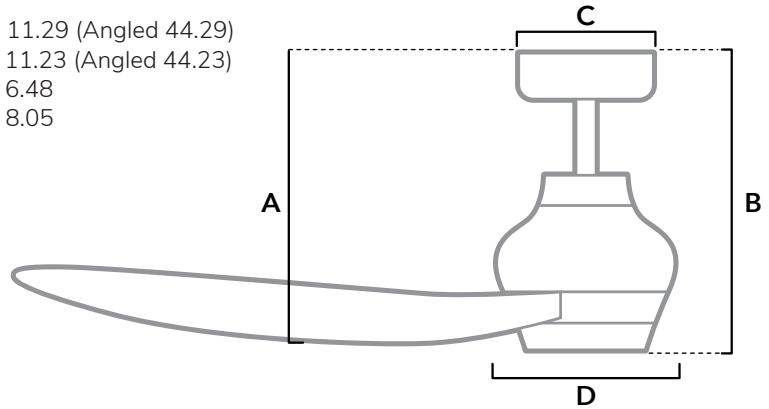

DIMENSIONS

Measured in inches

- A. 11.29 (Angled 44.29)
- B. 11.23 (Angled 44.23)
- C. 6.48
- D. 8.05

52831 | Matte Black Body with Matte Black Blades

ADDITIONAL FINISHES

52830 | Matte White Body with Matte White Blades

FAN SPECIFICATIONS

Motor Type	Reversible	Wire Length	Control Type	Downrod	Location	Blade #	Add'l Sizes
DC	YES	32" (24" Downrod)	Handheld Remote	3" Included	Damp	3	60"

AIRFLOW AND LIGHT SPECIFICATIONS

AVG Airflow	Airflow Efficiency	CFM High	Voltage	Bulbs Included	Output Per Bulb	Watts Per Bulb	Bulb Type	Base Type	LED Light Kit	CRI	CCT (Kelvins)	Dimmable
3357	294	5035	120v/60Hz	N/A	N/A	N/A	N/A	N/A	N/A	N/A	N/A	N/A